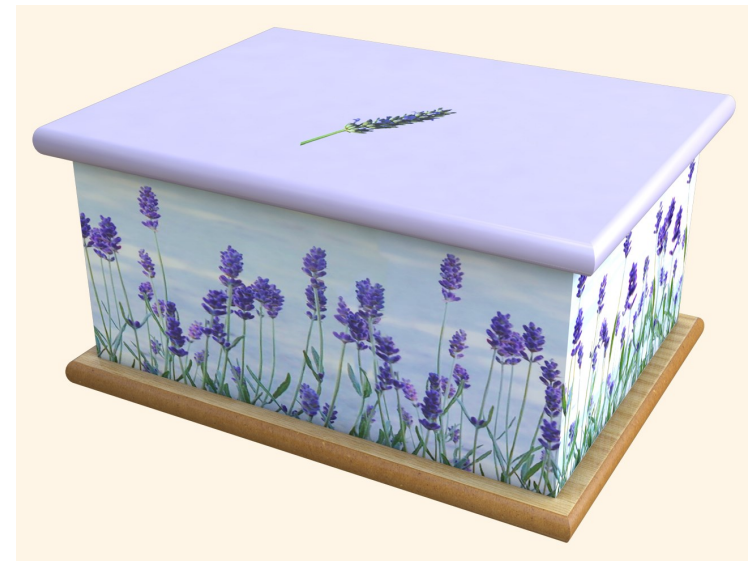

WILL CASE & PARTNERS

INDEPENDENT FUNERAL DIRECTORS

Decorated Urns