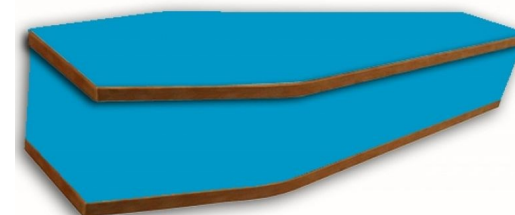

Scenic Landscape

Sport

Animals & Pets

Colour

WILL CASE & PARTNERS

INDEPENDENT FUNERAL DIRECTORS

Bespoke picture coffins

Beautifully bespoke coffin decorated in pictures provided by the family. Fitted with handles and an engraved name plate.