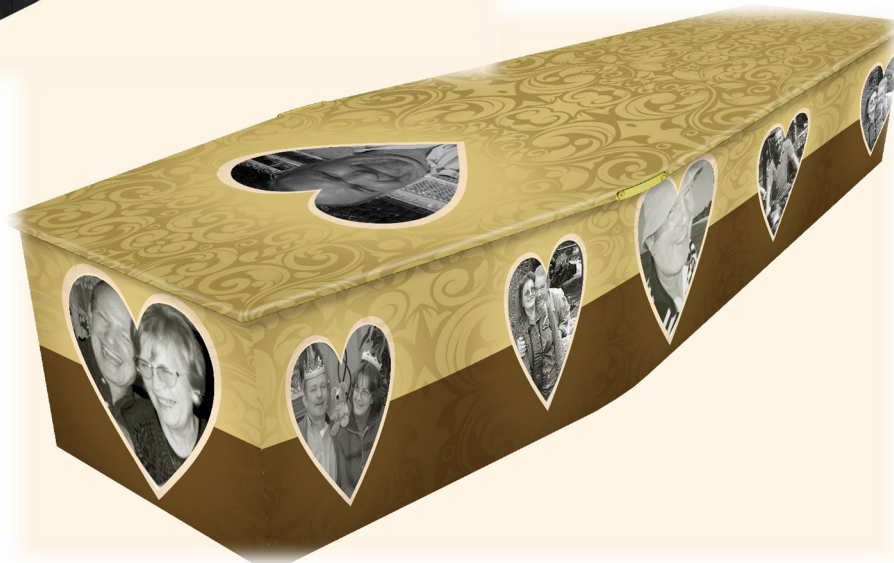

Scenic Landscape

Sport

Animals & Pets

Colour

WILL CASE & PARTNERS

INDEPENDENT FUNERAL DIRECTORS

Bespoke picture coffins

Beautifully bespoke coffin decorated in pictures provided by the family. Fitted with handles and an engraved name plate.

Light wood veneered Coffin

A light (Oak) wood, gloss finish, veneered coffin, with panelled sides, raised lid and mouldings, with handles, a head cross (if wanted), engraved name plate, lined interior and frilling.