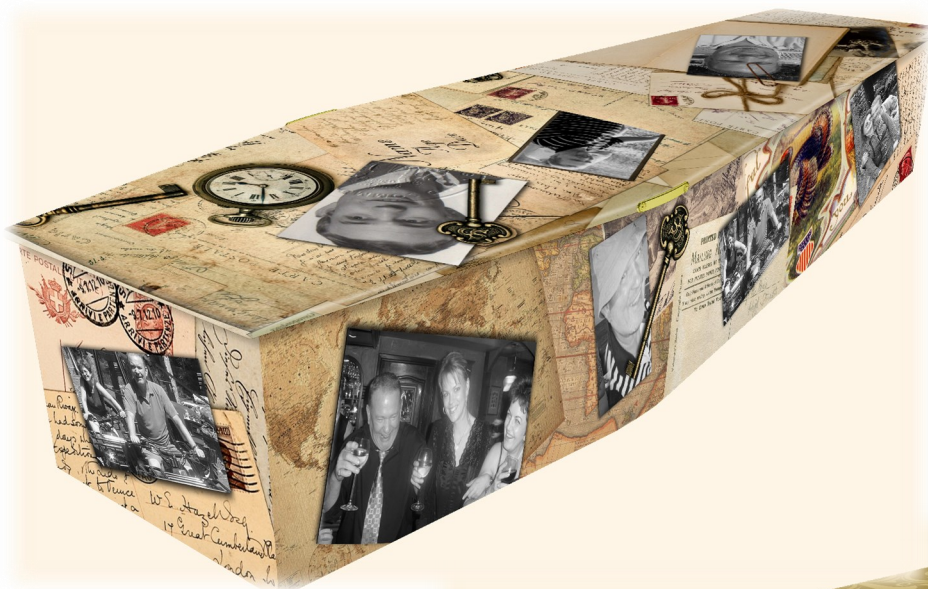

Scenic Landscape

Sport

Animals & Pets

Colour

WILL CASE & PARTNERS

INDEPENDENT FUNERAL DIRECTORS

Bespoke picture coffins

Beautifully bespoke coffin decorated in pictures provided by the family. Fitted with handles and an engraved name plate.

Light wood veneered Coffin

A light (Oak) wood, gloss finish, veneered coffin, with panelled sides, raised lid and mouldings, with handles, a head cross (if wanted), engraved name plate, lined interior and frilling.